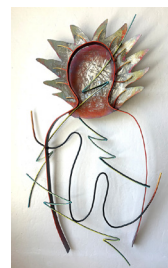

15. Fabulous Feathers Echo, 2022
Acrylic and charcoal on Arches
BFK paper
44 x 30 in
\$675

16. "Peace", 2007
Fabricated mild steel and oils
47 x 23 x 3.5 in
\$2,300

**17. Shinto Today and Yesterday
Echo**, 2019
Charcoal and acrylic on Arches
paper
45 x 29 in
\$675

18. Shinto Today and Yesterday,
2019
Stainless and mild steel, oils
48 x 29 x 3 in
\$2,300

19. People Power Echo, 2025
Acrylic and charcoal on Arches
WC paper
45 x 29 in
\$675

20. People Power, 2025
Fabricated and plasma cut
stainless & mild steel, enamel & oils
39 x 23 x 3 in
\$2,300