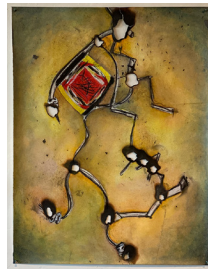

Karena Massengill: REVERBERATIONS

21. Repeated Reverberations, 2016
Fabricated mild steel and oils
35 x 30 x 3 in
\$2,300

22. Modernism Echo, 2020
Acrylic, charcoal, and pastels
on Arches WC paper
41 x 20.75 in
\$675

23. Modernism, 2020
Fabricated mild steel and
fused bullseye glass
40 x 20 x 5 in
\$2,300

24. Burning Box Echo, 2020
Acrylic, charcoal, and pastels
on Arches WC paper
29.25 x 22.5 in
\$475

25. Burning Box, 2020
Fabricated mild steel, fused
bullseye glass, and African beads
31 x 17 x 4 in
\$675