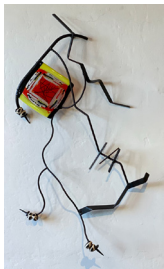

23. Modernism, 2020
Fabricated mild steel and
fused bullseye glass
40 x 20 x 5 in
\$2,300

24. Burning Box Echo, 2020
Acrylic, charcoal, and pastels
on Arches WC paper
29.25 x 22.5 in
\$475

25. Burning Box, 2020
Fabricated mild steel, fused
bullseye glass, and African beads
31 x 17 x 4 in
\$675